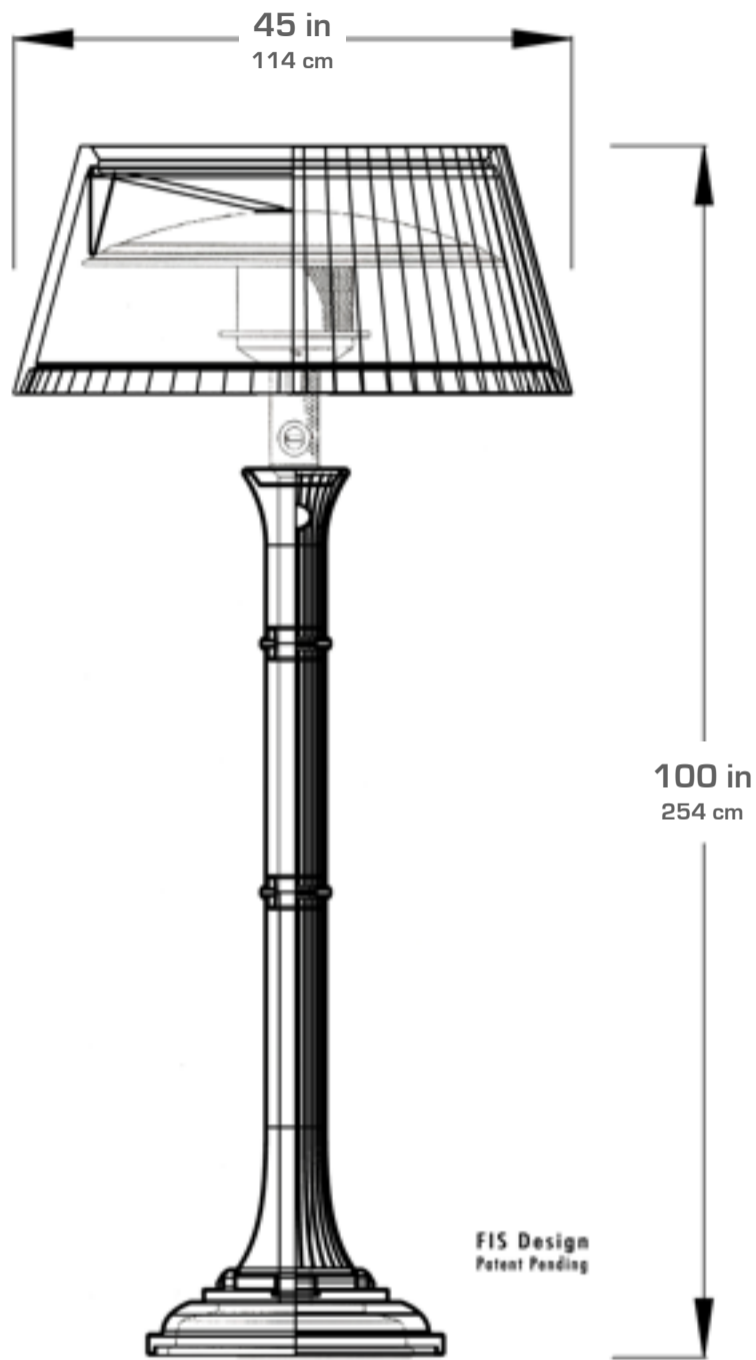

Box 1: 45"x45"x43"
113x113x108cm

kindle weight: 150 lb
68 kg

ship weight: 210 lb
95 kg

Allison
Pleated Shade

Box 1: 45"x45"x43"
113x113x108cm

kindle weight: 145 lb
65 kg

ship weight: 205 lb
93 kg

Allison
Smooth Shade

Box 1: 49"x42"x25"
125x107x64cm
Box 2: 25"x25"x36"
64x64x92cm

kindle weight: 104 lb
47 kg
ship weight: 128 lb
58 kg

Bella
Pleated Shade

Box 1: 45"x45"x43"
113x113x108cm

kindle weight: 144 lb
65 kg

ship weight: 202 lb
92 kg

Box 1: 49"x42"x25"
125x107x64cm
Box 2: 25"x25"x36"
64x64x92cm

kindle weight: 140 lb
64 kg
ship weight: 170 lb
77 kg

Bella
Smooth Shade

Box 1: 45"x45"x43"
113x113x108cm

Box 2: 55"x4"x4"
138x10x10cm

kindle weight: 125 lb
57 kg

ship weight: 185 lb
84 kg

Caroline
Pleated Shade

40 in
101 cm

98 in
249 cm

FIS Design
Patent Pending

24 in
60 cm

Box 1: 41"x41"x16"
103x103x40cm
Box 2: 41"x41"x16"
103x103x40cm
Box 3: 55"x4"x4"
138x10x10cm

kindle weight: 120 lb
56 kg