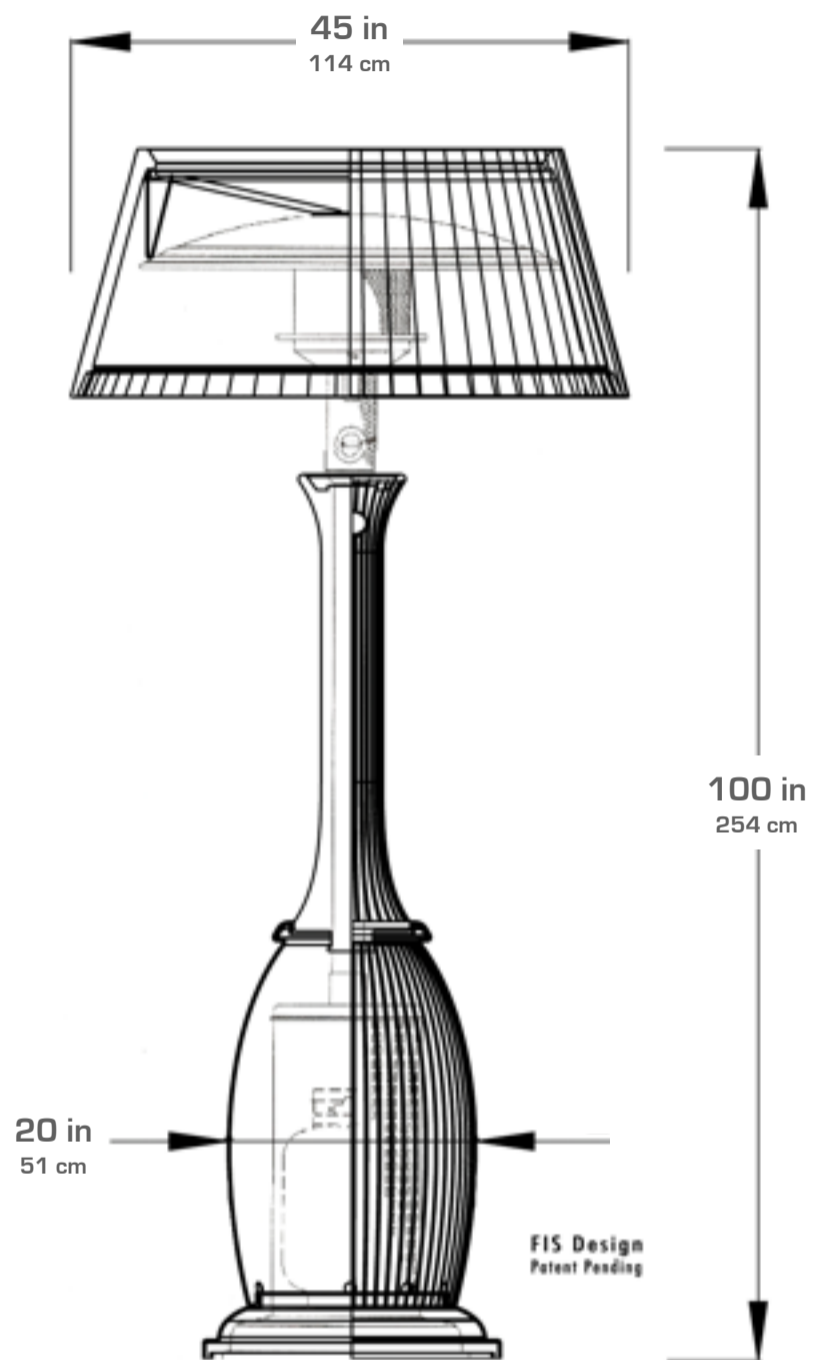

Box 1: 45"x45"x43"
113x113x108cm

kindle weight: 150 lb
68 kg

ship weight: 210 lb
95 kg

Allison
Pleated Shade

Box 1: 45"x45"x43"
113x113x108cm

kindle weight: 145 lb
65 kg

ship weight: 205 lb
93 kg

Allison
Smooth Shade

Box 1: 49"x42"x25"
125x107x64cm
Box 2: 25"x25"x36"
64x64x92cm

kindle weight: 104 lb
47 kg
ship weight: 128 lb
58 kg

Bella
Pleated Shade

Box 1: 45"x45"x43"
113x113x108cm

kindle weight: 144 lb
65 kg

ship weight: 202 lb
92 kg

Box 1: 49"x42"x25"
125x107x64cm
Box 2: 25"x25"x36"
64x64x92cm

kindle weight: 140 lb
64 kg
ship weight: 170 lb
77 kg

Bella
Smooth Shade

Box 1: 45"x45"x43"
113x113x108cm

Box 2: 55"x4"x4"
138x10x10cm

kindle weight: 125 lb
57 kg

ship weight: 174 lb
79 kg

Caroline
Smooth Shade