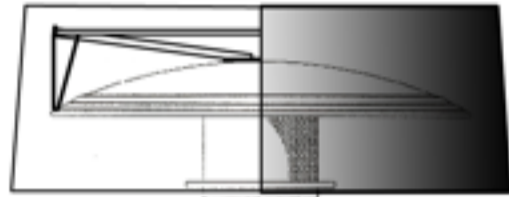

40 in
101 cm

98 in
249 cm

FIS Design
Patent Pending

24 in
60 cm

Box 1: 41"x41"x16"
103x103x40cm
Box 2: 41"x41"x16"
103x103x40cm
Box 3: 55"x4"x4"
138x10x10cm

kindle weight: 120 lb
56 kg

ship weight: 174 lb
79 kg

Caroline
Smooth Shade