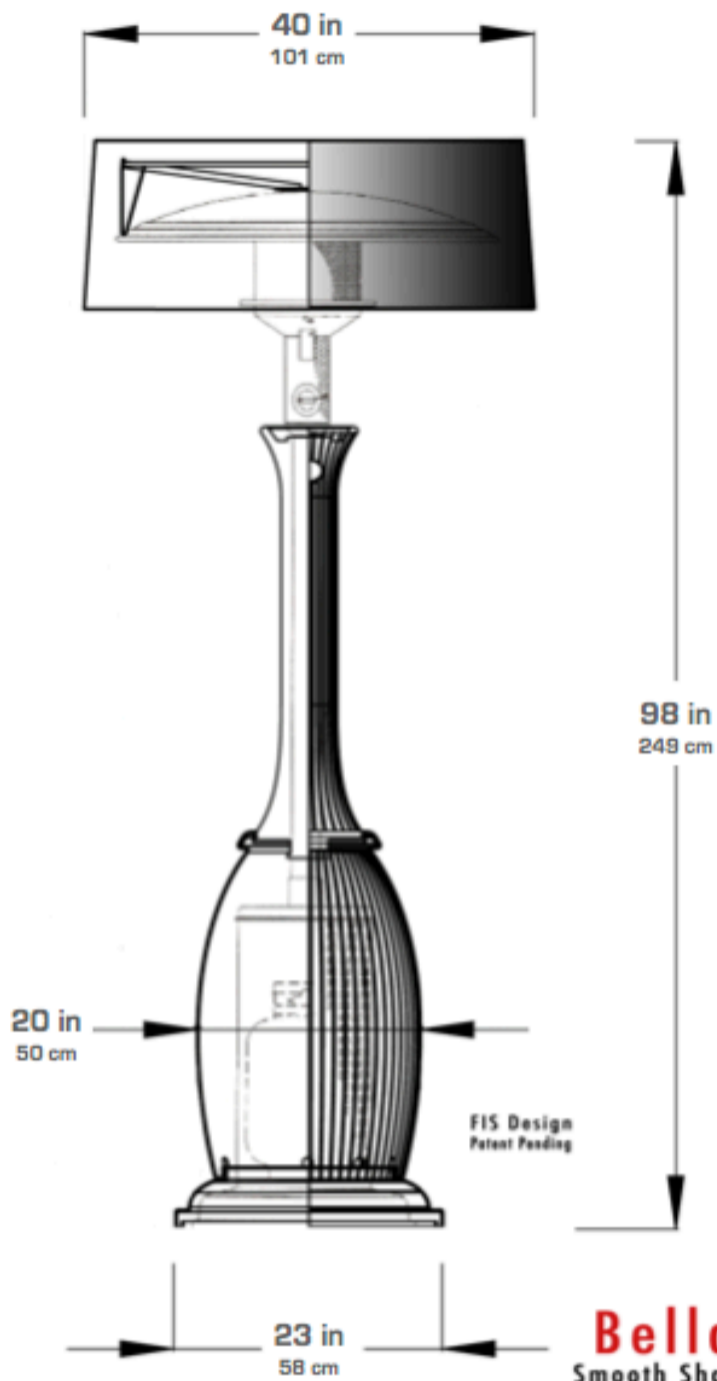

Box 1: 45"x45"x43"
113x113x108cm

kindle weight: 150 lb
68 kg

ship weight: 210 lb
95 kg

Allison
Pleated Shade

Box 1: 45"x45"x43"
113x113x108cm

kindle weight: 145 lb
65 kg

ship weight: 205 lb
93 kg

Allison
Smooth Shade

Box 1: 49"x42"x25"
125x107x64cm
Box 2: 25"x25"x36"
64x64x92cm

kindle weight: 104 lb
47 kg
ship weight: 128 lb
58 kg

Bella
Pleated Shade

Box 1: 45"x45"x43"
113x113x108cm

kindle weight: 144 lb
65 kg

ship weight: 202 lb
92 kg

Box 1: 49"x42"x25"
125x107x64cm
Box 2: 25"x25"x36"
64x64x92cm

kindle weight: 140 lb
64 kg
ship weight: 170 lb
77 kg

Bella
Smooth Shade

Box 1: 45"x45"x43"
113x113x108cm

Box 2: 55"x4"x4"
138x10x10cm

kindle weight: 125 lb
57 kg

ship weight: 185 lb
84 kg

Caroline
Pleated Shade

40 in
101 cm

98 in
249 cm

FIS Design
Patent Pending

24 in
60 cm

Box 1: 41"x41"x16"
103x103x40cm
Box 2: 41"x41"x16"
103x103x40cm
Box 3: 55"x4"x4"
138x10x10cm

kindle weight: 120 lb
56 kg