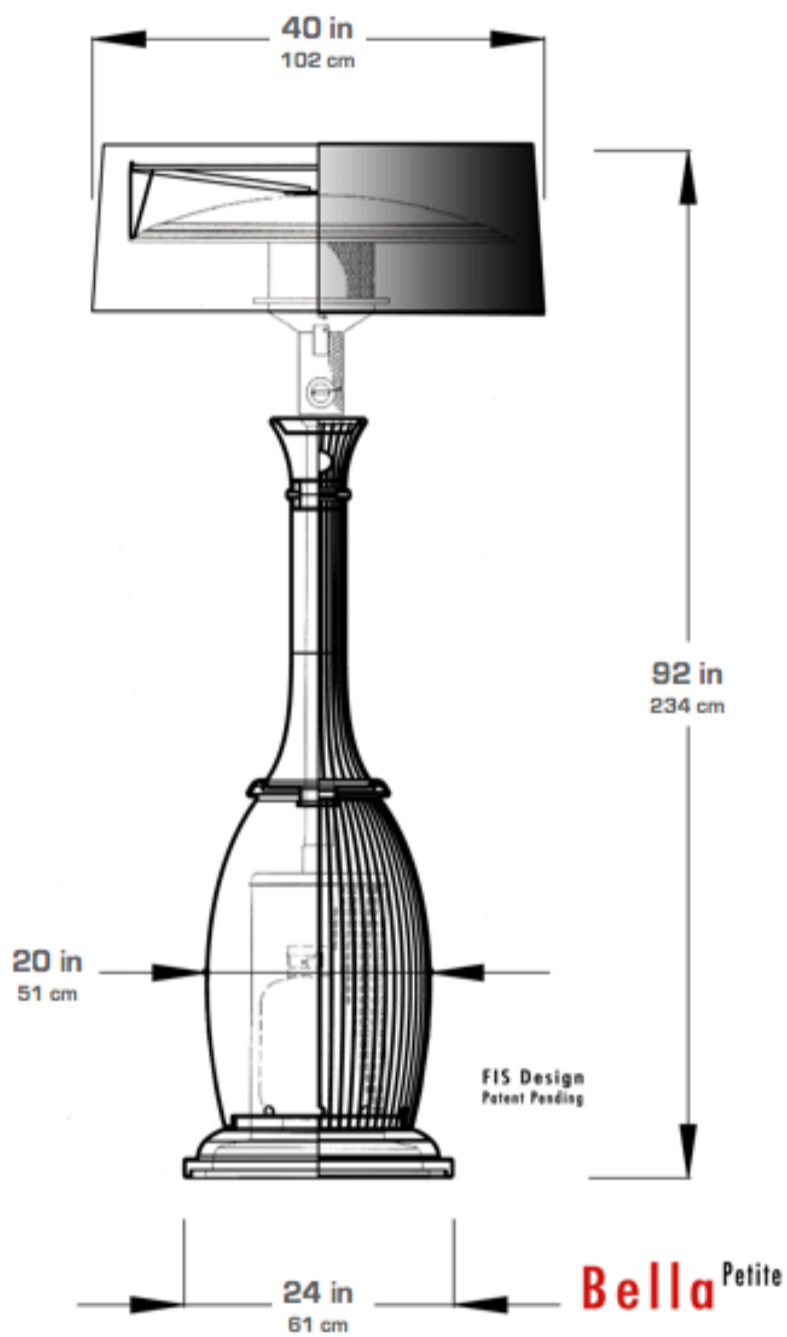

Box 1: 45"x45"x43"
113x113x108cm

kindle weight: 150 lb
68 kg

ship weight: 210 lb
95 kg

Allison
Pleated Shade

Box 1: 45"x45"x43"
113x113x108cm

kindle weight: 145 lb
65 kg

ship weight: 205 lb
93 kg

Allison
Smooth Shade

Box 1: 49"x42"x25"
125x107x64cm
Box 2: 25"x25"x36"
64x64x92cm

kindle weight: 104 lb
47 kg
ship weight: 128 lb
58 kg

Bella
Pleated Shade

Box 1: 45"x45"x43"
113x113x108cm

kindle weight: 144 lb
65 kg

ship weight: 202 lb
92 kg

Box 1: 49"x42"x25"
125x107x64cm
Box 2: 25"x25"x36"
64x64x92cm

kindle weight: 140 lb
64 kg
ship weight: 170 lb
77 kg

Bella
Smooth Shade

Box 1: 45"x45"x43"
113x113x108cm

Box 2: 55"x4"x4"
138x10x10cm

kindle weight: 125 lb
57 kg

ship weight: 174 lb
79 kg

Caroline
Smooth Shade