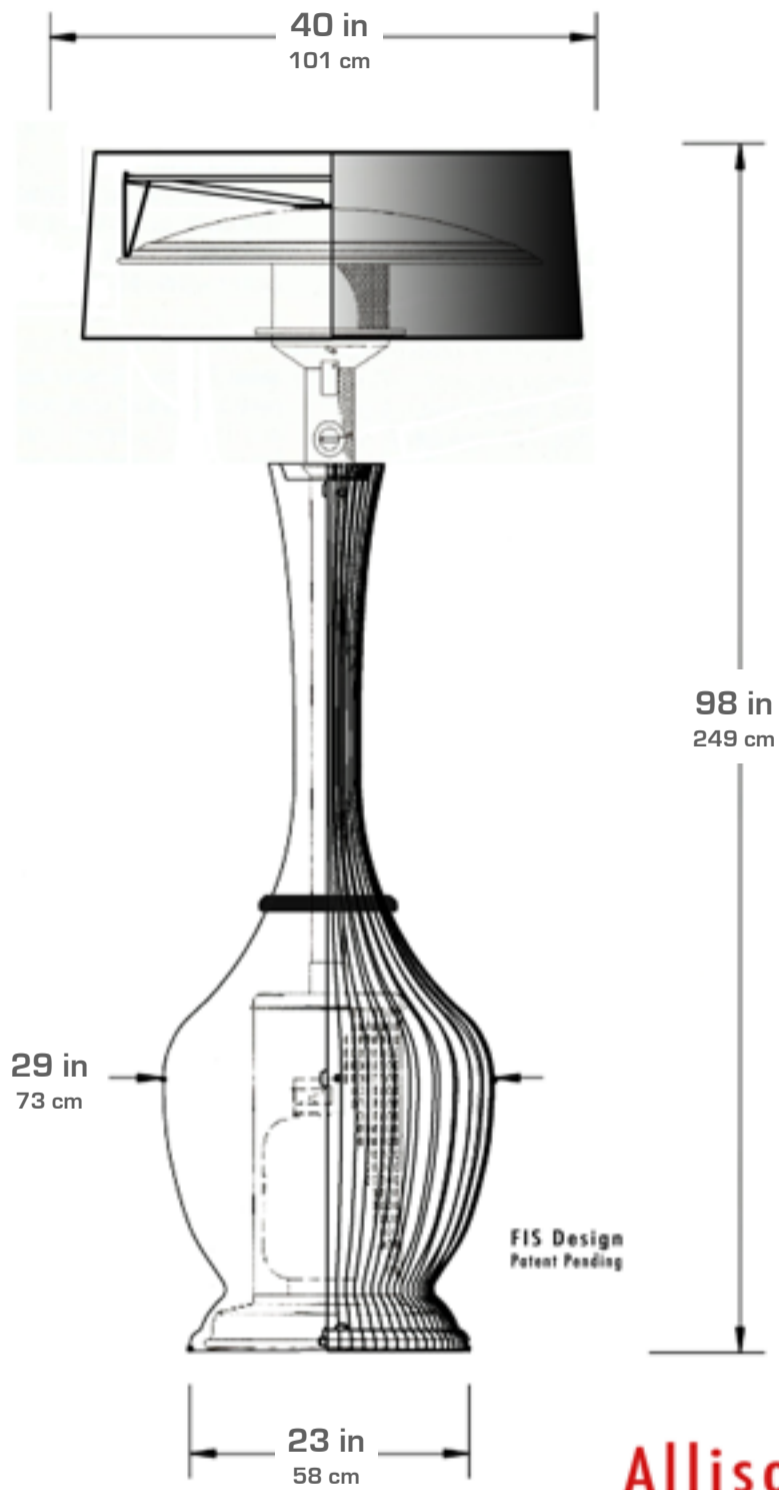

Box 1: 45"x45"x43"
113x113x108cm

kindle weight: 150 lb
68 kg

ship weight: 210 lb
95 kg

Allison
Pleated Shade

Box 1: 45"x45"x43"
113x113x108cm

kindle weight: 145 lb
65 kg

ship weight: 205 lb
93 kg

Allison
Smooth Shade

Box 1: 49"x42"x25"
125x107x64cm
Box 2: 25"x25"x36"
64x64x92cm

kindle weight: 104 lb
47 kg
ship weight: 128 lb
58 kg

Bella
Pleated Shade

Box 1: 45"x45"x43"
113x113x108cm

kindle weight: 144 lb
65 kg

ship weight: 202 lb
92 kg

Box 1: 49"x42"x25"
125x107x64cm
Box 2: 25"x25"x36"
64x64x92cm

kindle weight: 140 lb
64 kg
ship weight: 170 lb
77 kg

Bella
Smooth Shade

Box 1: 45"x45"x43"
113x113x108cm

Box 2: 55"x4"x4"
138x10x10cm

kindle weight: 125 lb
57 kg

ship weight: 174 lb
79 kg

Caroline
Smooth Shade